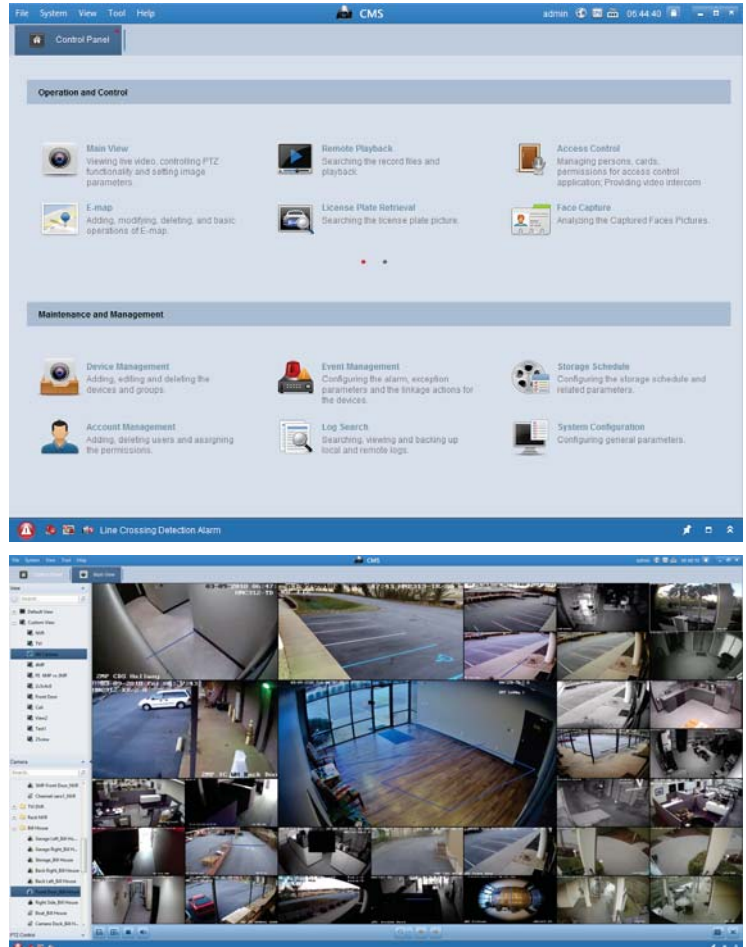

**Q:** What can you do with our Centralized Management Software (CMS)?  
**A:** The question should be, "What can't you do with it?"

## SUPPORT UP TO 4 MONITORS AND 64 CAMERAS IN LIVE VIEW

- Up to 256 Encoded Devices
- Up to 64 Decoded Devices
- Up to 1024 Imported Cameras
- Up to 256 Camera Groups, with a Maximum of 256 Cameras in One Group
- Up to 16 Storage Servers, each Server's Recording Performance is 64x2Mbps
- Up to 16 Streams per Media Server, each Server has Incoming Connections of 64 Cameras and Outgoing Connections of 200 Cameras
- Up to 16 Camera Synchronized Playback
- Up to 16 Simultaneous Download Tasks
- Up to 50 Users